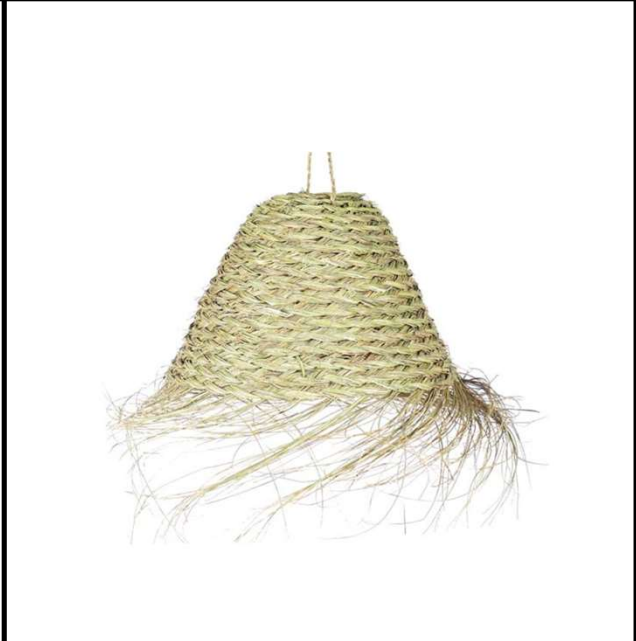

Sovitron Interior Pvt.Ltd.

Model Name	Bamboo Light / DL-BP28-12
Description	Downlighter

Technical description	Image
-----------------------	-------

Dimension	Based on Rquirement
Frame	Bamboo / Cane / Kauna
Color Tempertaure	4000K
Power	12W
Total Luminous Flux	840 lm
Efficacy	70 lm/W
IP rating	20
Color Rendering	≥80
Mounting	Pendant
Optics	E 27 Holder
Dimming	NON-Dimmable
Operating Voltage	220-240 VAC
Standard Lifetime	L70 minimum at 50,000 burning hours